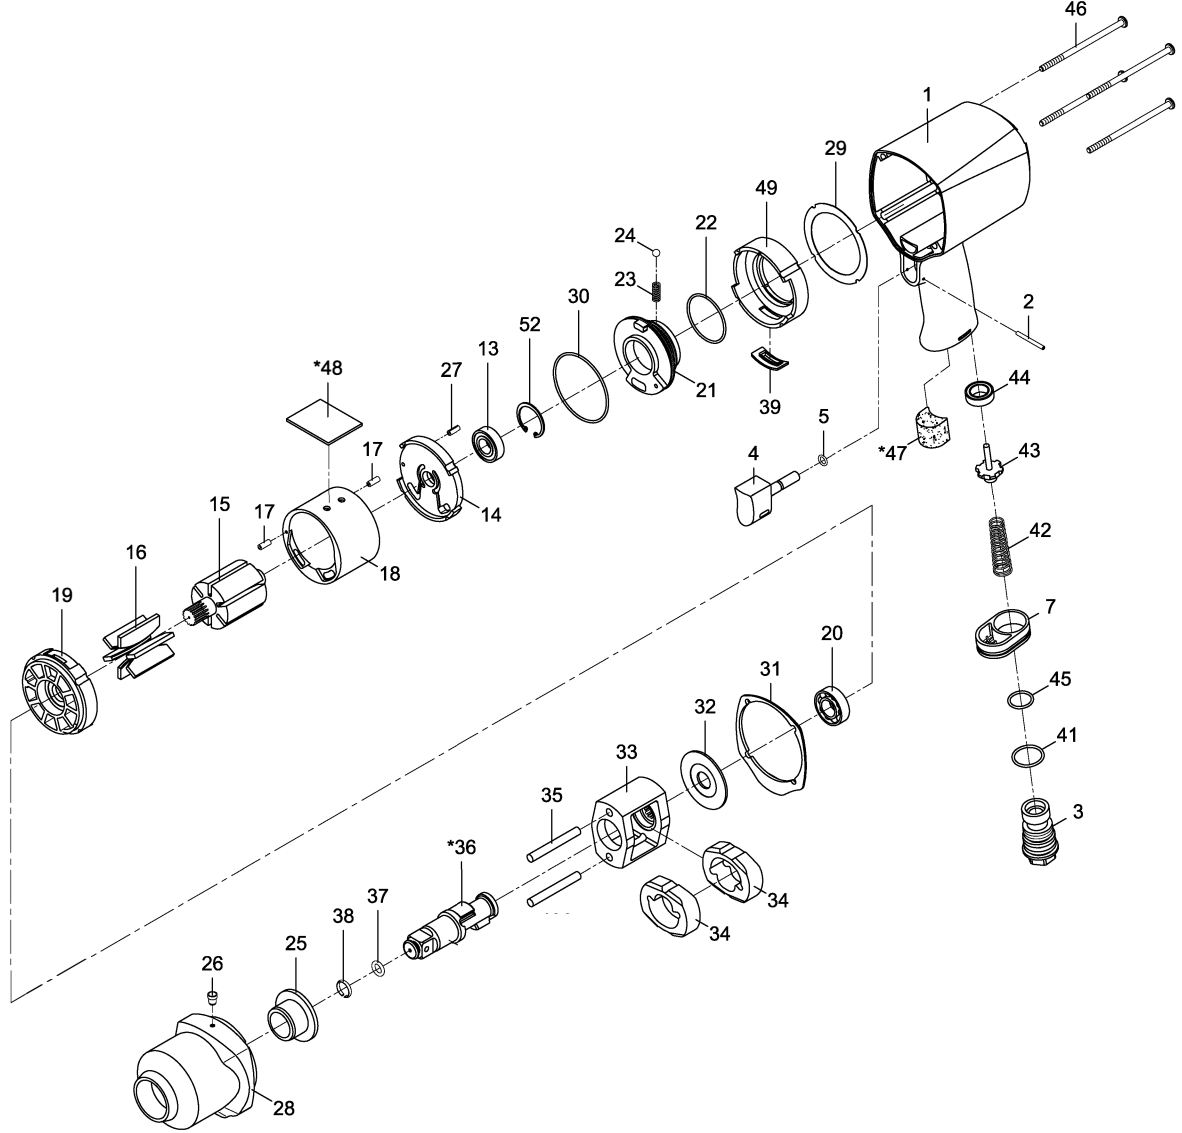

OS-4153 **GAV** HAVALI SOMUN SÖKME

No.	Part No.	Parça Adı	No.	Part No.	Parça Adı
1	45-4151P01	Motor Housing	29	45-405134	Gasket
2	62054	Spring Pin (2x20)	30	OR06408106	O-Ring (64.8x1.6)
3	45-405603	Air Inlet	31	45-415135	Gasket
4	45-405104	Trigger	32	45-405127	Washer
5	OR00400100	O-Ring (4x1)	33	45-405108	Hammer Cage
7	43-403607	Exhaust Diffuser	34	45-405111	Hammer (2)
13	070329	Ball Bearing (6002zz)	35	45-405117	Hammer Pin (2)
14	45-415114	Rear End Plate	*36	45-405102-11	Anvil (RH-Type 3/4")
15	45-405715	Rotor			
16	45-405116	Rotor Blade (6)	37	OR01000305	O-Ring (10x3.5)
17	70117-13	Spring Pin (2) (2.5x5)	38	45-405112	Retaining Ring
18	45-415118	Cylinder	39	45-415137	Gasket
19	45-405119	Front End Plate	41	72023	O-Ring (20.35x1.78)
20	020320	Ball Bearing (6003z)	42	43-403647	Valve Spring
21	45-405721	Air Regulator	43	43-403148	Valve Stem
22	OR04505200	O-Ring (45.5x2)	44	43-403145	Rubber Spacer
23	43-403323	Spring	45	72009	O-Ring (15.7x1.7)
24	5K-3011B25	Steel Ball (9/64")	46	45-405630	Screw (4) (M6x115)
25	45-405125	Anvil Bushing	*47	75-725153	Muffler Material
26	41-401254	Oil Cap (1/8")	*48	45-405151	Muffler Material
27	70117	Spring Pin (2x5)	49	45-415149	Inlet Guide
28	45-415328	Hammer Case	52	70938	Retaining Ring (RTW-32)

* Optional Parts

****_***